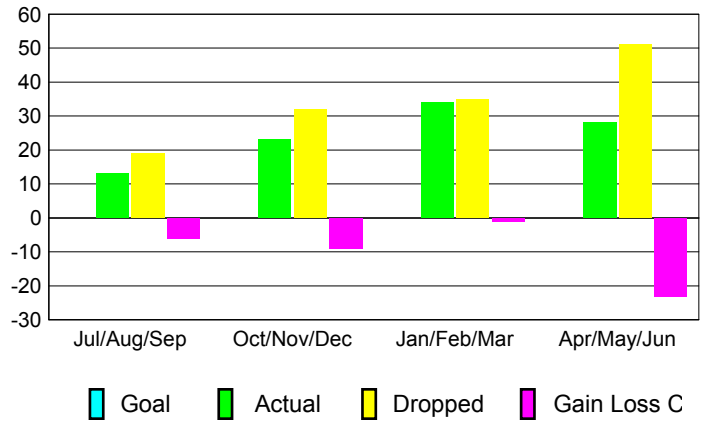

GMT: **JØRN ANDERSEN**

Location: **SWEDEN**

GMT CA: **4**

CLUBS

Month	New Club Goal	Actual New Clubs	Actual Dropped Clubs	Gain/Loss of Clubs
2012-2013				
Jul/Aug/Sep		0	0	0
Oct/Nov/Dec		0	0	0
Jan/Feb/Mar		0	1	-1
Apr/May/June		0	1	-1
Totals		0	2	-2

Club Results 2012-2013
Goal, New, Dropped, Gain/Loss

YTD Status Quo Clubs 2012-2013

Status Quo Clubs Compared to Status Quo Members

Club Gain/Loss 2012-2013

MEMBERSHIP

Month	Net Memb Goal	Actual New Memb	Actual Dropped Memb	Gain/Loss of Memb
2012-2013				
Jul/Aug/Sep		13	19	-6
Oct/Nov/Dec		23	32	-9
Jan/Feb/Mar		34	35	-1
Apr/May/June		28	51	-23
Totals		98	137	-39

Membership Results 2012-2013
Goal, New, Dropped, Gain/Loss

Gender Comparison 2012-2013

Membership Gain/Loss 2012-2013